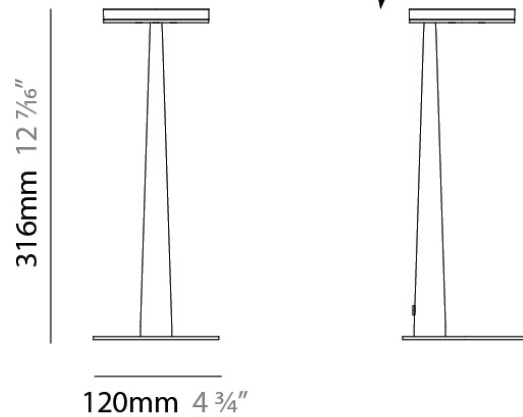

BELLA PORTABLE

D84376R9-BRZ

PROJECT

TYPE

NOTES

QUANTITY

DATE

GENERAL

Series: Bella
Brand: Panzeri
Division: Design
Mounting Type: Portable
Mounting Location: Table
Subcategory: Task

PHYSICAL

Shape: Abstract
Diameter (mm): 101
Diameter (in): 4
Height (mm): 316
Height (in): 12 ⁷/₁₆
Light Distribution: Adjustable / Direct
Weight (kg): 0.853
Weight (lbs): 1.88
Diffuser: Opal - Acrylic
Fixture Material: Aluminum Die Cast

ELECTRICAL

Lamp Type: LED
Input Wattage (W): 5
Dimming: 5-Step Touch Dimming
Driver Location: Inline Transformer Plug
Input Voltage (V): 120

LED

Number of LEDs: 1
Color Temperature (°K): 2700
Max. Delivered Lumen (lm): 388
Nominal Lumen (lm): 460
CRI: >90 CRI
Lamp Life (hrs): 70000

OPTICAL

Optic°: Diffused
Adjustability: Tilt 50°

RATINGS AND CERTIFICATIONS

Certified By: CSA Certified to UL and CSA Standards
IP rating: IP20

Ø101mm 4"