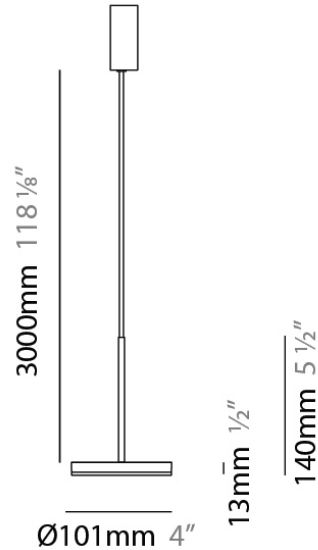

BELLA SUSPENSION

D81667-TIM

PROJECT

TYPE

NOTES

QUANTITY

DATE

GENERAL

Series: Bella

Brand: Panzeri

Division: Design

Mounting Type: Suspension

Mounting Location: Ceiling

Subcategory: Pendant

PHYSICAL

Shape: Disc

Diameter (mm): 101

Diameter (in): 4

Height (mm): 13

Height (in): 1/2

Max. Overall Height (mm): 3013

Max. Overall Height (in): 118 ⁵/₈

Light Distribution: Direct

Weight (kg): 0.54501

Weight (lbs): 1.2

Diffuser: Opal - Acrylic

Fixture Material: Metal

ELECTRICAL

Lamp Type: LED

Input Wattage (W): 6.5

Dimming: Non-Dimmable

Driver Location: Integrated

Input Voltage (V): 120

LED

Number of LEDs: 1

Color Temperature (°K): 2700

Max. Delivered Lumen (lm): 388

Nominal Lumen (lm): 460

CRI: >80 CRI

OPTICAL

RATINGS AND CERTIFICATIONS

Certified By: CSA Certified to UL and CSA Standards

IP rating: IP40